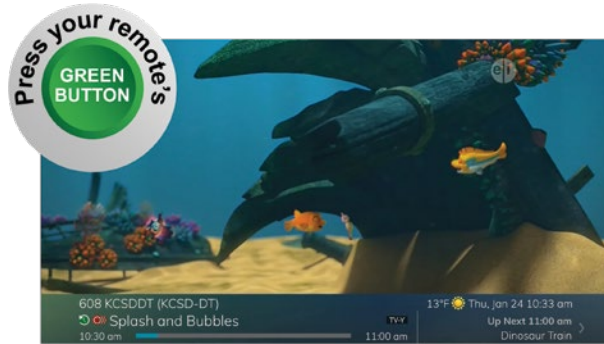

Restart TV

Did the show you wanted to watch start 10 minutes ago? No problem! You don't have to miss a thing. Restart TV allows you to push the green button on your remote to restart any program that's already in progress.