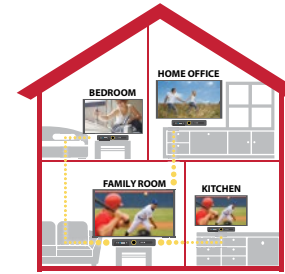

Whole-Home DVR

With Whole-Home DVR, you can watch recorded shows on any connected TV in your home and schedule and delete recordings from any room. You can also record a series to ensure you never miss an episode and pause and rewind live TV.